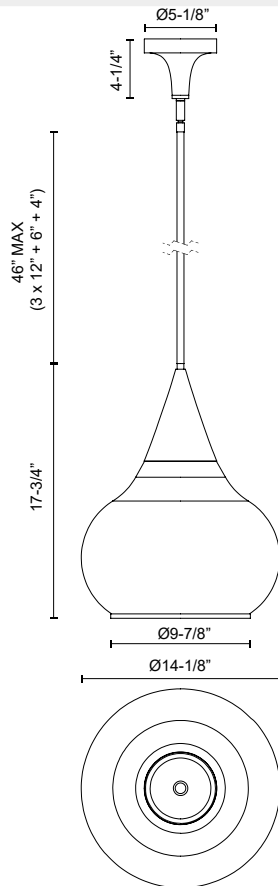

WWW.ALORAMOOD.COM